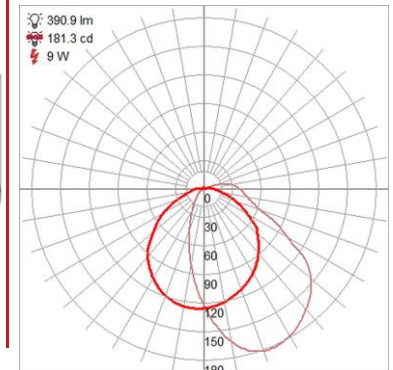

IES FILE

In addition to Access Lighting's purchase and warranty terms and conditions, by signing below or placing an order, you agree that you are authorized to bind the entity placing any order and acknowledge the following: All of sizes and measurements are approximate and all images are for illustrative purposes only. In the event of an inconsistency, the "Product Measurements" section controls. There also may be slight differences in the colors and designs compared to the displayed and printed images.

Signature: _____

Print Name _____ Date: _____

Toll Free 800-828-5483 www.AccessLighting.com

14410 Myford Road, Irvine, CA 92606

The information is subject to change without notice. 12/22/2022 20270LEDDMG-SAT_OPL.pdf