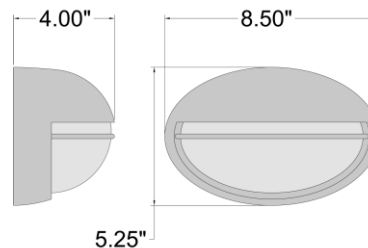

### PRODUCT MEASUREMENTS

FIXTURE	BACKPLATE / CANOPY
Length:	Length
Width: 8.5"	Width:
Diameter	Diameter:
Height: 5.25"	Height:
Extension: 4"	
Overall Height:	

#### LINE DRAWING